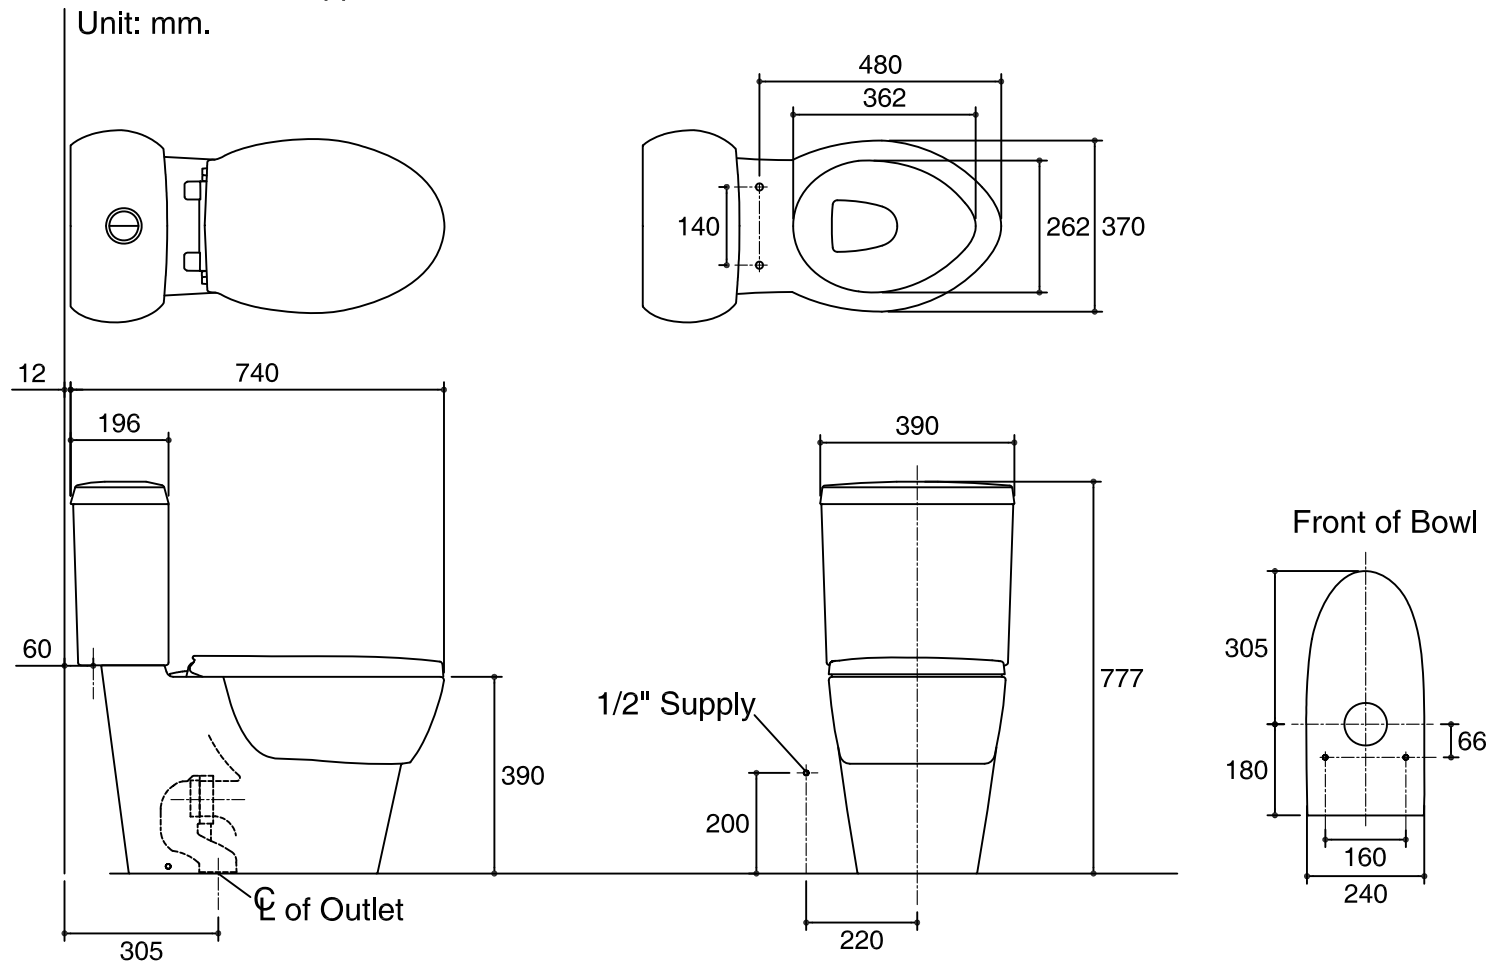

Dimensions are approximate.
Unit: mm.

SKU	K-99103X-S-0
Name	OVE
Description	2PC TOILET

KOHLER

* The recommended dimension for installation can be adjusted according to user preferences and layout.